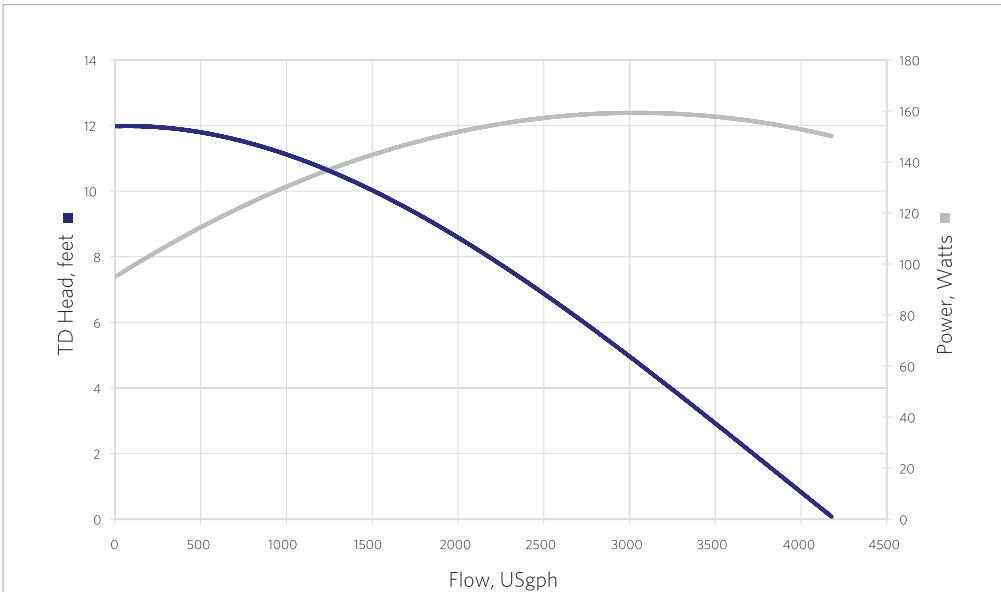

*\*Dimensions and illustrations are approximate and for reference only*

**Sequence® 750 Series - Model 4200SEQ12**

Our best seller! The compact model 750 series delivers big flow for little power. Great for smaller and simple ponds (3,000 gallons or less).

Flow At Total Dynamic Head	2'	4'	6'	8'	10'
GPM	62	54	45	36	25
GPH	3720	3240	2700	2160	1500

**3 YEAR LIMITED WARRANTY**

**8 FOOT CORDSET**

**TEFC FANCOOLED MOTOR**

MODEL	4200SEQ12
INLET	2"
DISCHARGE	1.5"
MAX FLOW (gph)	4200
MAX HEAD (feet)	12'
MAX POWER (watts)	160
MAX CURRENT (amps)	1.56
@ (volts)	115
MOTOR HP	1/8
MOTOR ENCLOSURE	TEFC
IMPELLER	9